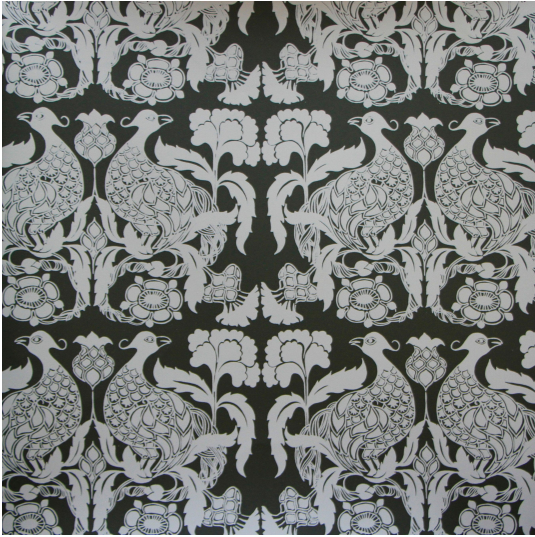

MASON HAND CRAFTED WALLPAPER WALLPAPER PATTERN NO MP 04

Specifications

Pattern Number	MP 04
Collection Name	MASON HAND CRAFTED WALLPAPER
Roll Size	52cm x 10.05m
Width	52 cm
Length	10.05 m
Pattern Match Type	
Pattern Repeat	
Fire Rating	2S

Application

Recommended Paste	Shurstik Red, Beeline All Purpose Ready Mix (White Lid), Beeline Vinyl Light Grade (Yellow Lid), Beeline Flake Adhesive
Application Type	Paste the Paper

Durability

Spongeable