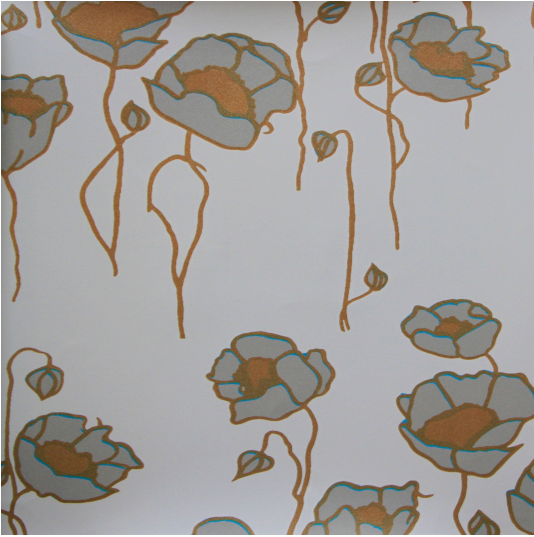

MASON HAND CRAFTED WALLPAPER WALLPAPER PATTERN NO MPP 05

Specifications

Pattern Number	MPP 05
Collection Name	MASON HAND CRAFTED WALLPAPER
Roll Size	52cm x 10.05m
Width	52 cm
Length	10.05 m
Pattern Match Type	
Pattern Repeat	
Fire Rating	2S

Application

Recommended Paste	Shurstik Red, Beeline All Purpose Ready Mix (White Lid), Beeline Vinyl Light Grade (Yellow Lid), Beeline Flake Adhesive
Application Type	Paste the Paper

Durability

Spongeable