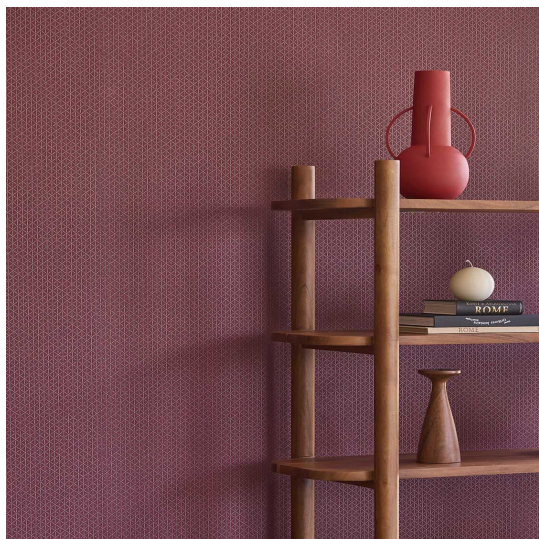

MAGNIFIQUE WALLPAPER PATTERN NO E351226

Specifications

Pattern Number	E351226
Collection Name	MAGNIFIQUE
Roll Size	52cm x 10m
Width	52 cm
Length	10 m
Pattern Match Type	Straight
Pattern Repeat	21 cm
Fire Rating	1S

Application

Recommended Paste	Shurstik Blue, Beeline All Purpose Ready Mix (White Lid), Beeline Vinyl Light Grade (Yellow Lid), Beeline Medium Heavy Grade (Red Lid), Beeline Flake Adhesive, Metylan Direct Control
Application Type	Paste the Wall