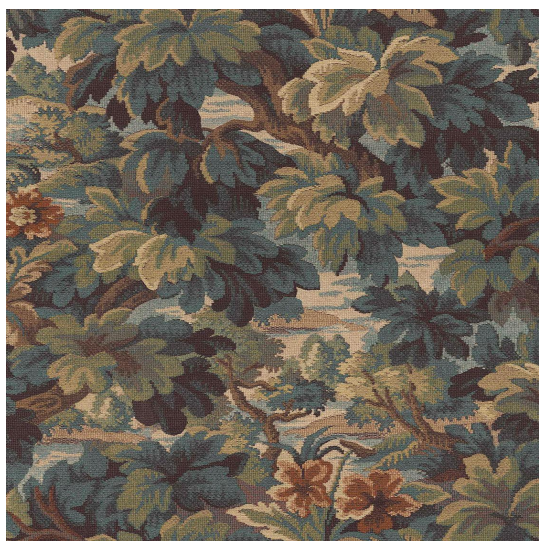

MAGNIFIQUE WALLPAPER PATTERN NO E351241

Specifications

| | |
|---------------------------|------------|
| Pattern Number | E351241 |
| Collection Name | MAGNIFIQUE |
| Roll Size | 70cm x 10m |
| Width | 70 cm |
| Length | 10 m |
| Pattern Match Type | Straight |
| Pattern Repeat | 70 cm |
| Fire Rating | 2S |

Application

| | |
|--------------------------|--|
| Recommended Paste | Shurstik Blue, Beeline All Purpose Ready Mix (White Lid), Beeline Vinyl Light Grade (Yellow Lid), Beeline Medium Heavy Grade (Red Lid), Beeline Flake Adhesive, Metylan Direct Control |
| Application Type | Paste the Wall |