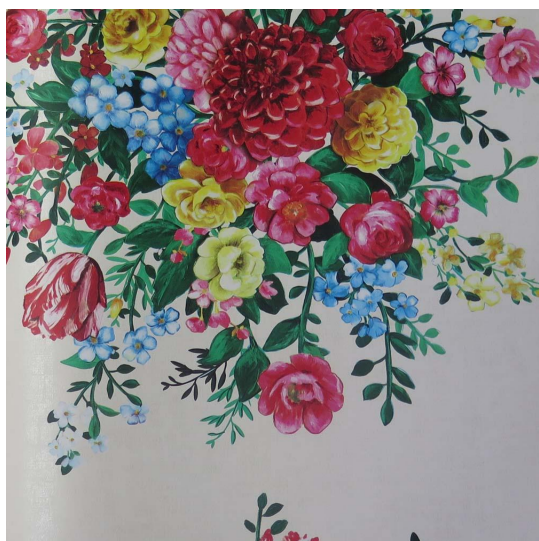

# PIP STUDIO WALLPAPER PATTERN NO E341040

## Specifications

---

<b>Pattern Number</b>	E341040
<b>Collection Name</b>	PIP STUDIO
<b>Roll Size</b>	52cm x 10.05m
<b>Width</b>	52 cm
<b>Length</b>	10.05 cm
<b>Pattern Match Type</b>	Drop
<b>Pattern Repeat</b>	64 cm
<b>Fire Rating</b>	1S