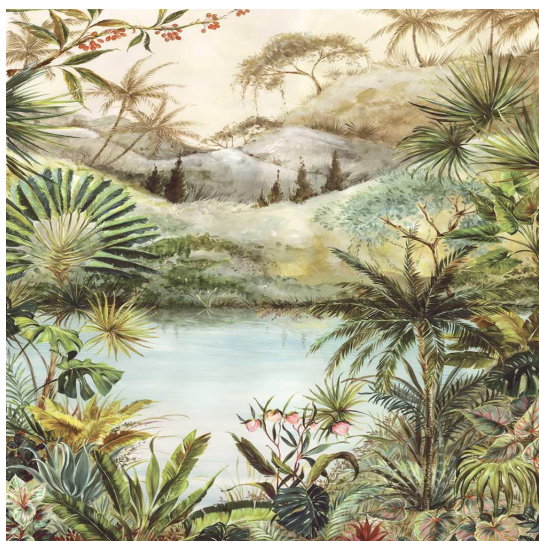

# VIVID WALLPAPER PATTERN NO E384602

## Specifications

---

<b>Pattern Number</b>	E384602
<b>Collection Name</b>	VIVID
<b>Roll Size</b>	210cm x 2.8m
<b>Width</b>	210 cm
<b>Length</b>	2.8 m
<b>Pattern Match Type</b>	
<b>Pattern Repeat</b>	- cm
<b>Fire Rating</b>	1S

## Application

---

<b>Recommended Paste</b>	Shurstik Blue, Beeline All Purpose Ready Mix (White Lid), Beeline Vinyl Light Grade (Yellow Lid), Beeline Medium Heavy Grade (Red Lid), Beeline Flake Adhesive, Metylan Direct Control
<b>Application Type</b>	Paste the Wall