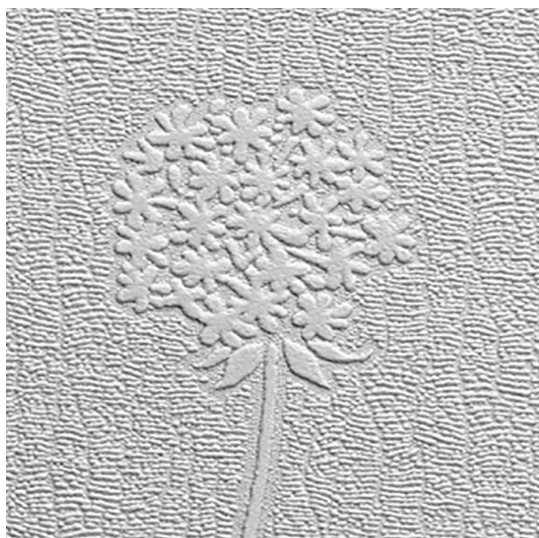

# ANAGLYPTA 2020 WALLPAPER PATTERN NO RD80005

## Specifications

---

<b>Pattern Number</b>	RD80005
<b>Collection Name</b>	ANAGLYPTA 2020
<b>Roll Size</b>	52cm x 10.05m
<b>Width</b>	52 cm
<b>Length</b>	10.05 cm
<b>Pattern Match Type</b>	Straight
<b>Pattern Repeat</b>	64 cm
<b>Fire Rating</b>	

## Application

---

<b>Recommended Paste</b>	Shurstik Red, Beeline All Purpose Ready Mix (White Lid), Beeline Vinyl Light Grade (Yellow Lid), Beeline Flake Adhesive, Metylan Special
<b>Application Type</b>	Paste the Paper