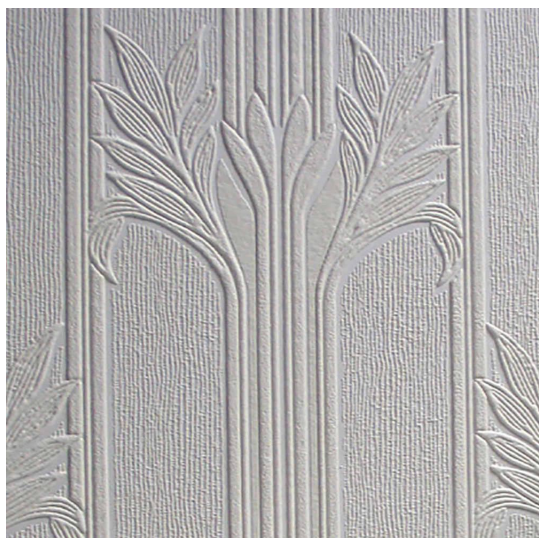

ANAGLYPTA 2020 WALLPAPER PATTERN NO RD803

Specifications

Pattern Number	RD803
Collection Name	ANAGLYPTA 2020
Roll Size	53cm x 10.05m
Width	53 cm
Length	10.05 m
Pattern Match Type	Drop
Pattern Repeat	32 cm
Fire Rating	

Application

Recommended Paste	Shurstik Red, Beeline All Purpose Ready Mix (White Lid), Beeline Vinyl Light Grade (Yellow Lid), Beeline Flake Adhesive, Metylan Special
Application Type	Paste the Paper

Durability