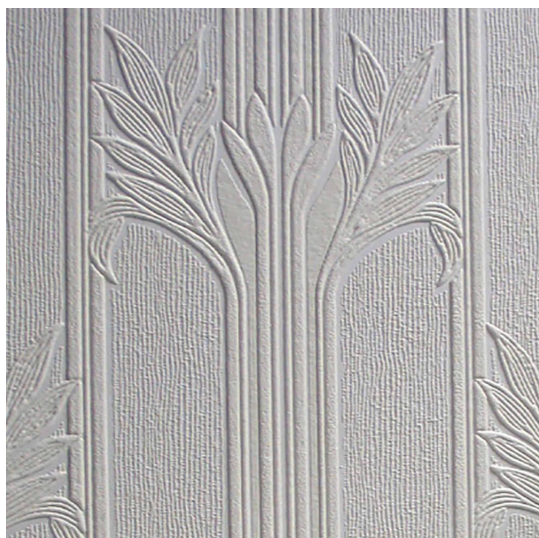

# ANAGLYPTA 2020 WALLPAPER PATTERN NO RD803

## Specifications

---

<b>Pattern Number</b>	RD803
<b>Collection Name</b>	ANAGLYPTA 2020
<b>Roll Size</b>	53cm x 10.05m
<b>Width</b>	53 cm
<b>Length</b>	10.05 cm
<b>Pattern Match Type</b>	Drop
<b>Pattern Repeat</b>	32 cm
<b>Fire Rating</b>	

## Application

---

<b>Recommended Paste</b>	Shurstik Red, Beeline All Purpose Ready Mix (White Lid), Beeline Vinyl Light Grade (Yellow Lid), Beeline Flake Adhesive, Metylan Special
<b>Application Type</b>	Paste the Paper