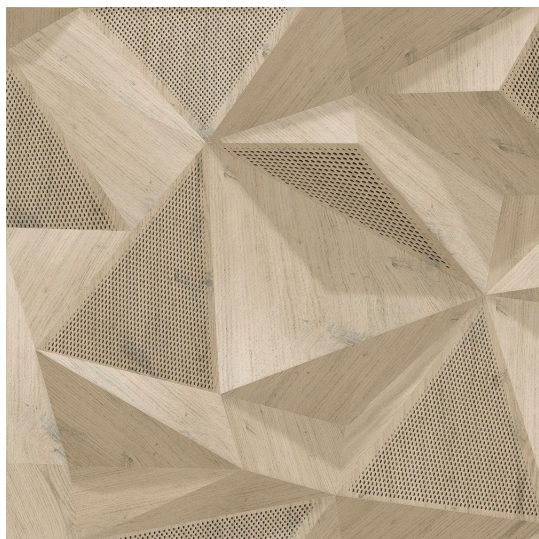

# ONYX WALLPAPER PATTERN NO M35107

## Specifications

---

<b>Pattern Number</b>	M35107
<b>Collection Name</b>	ONYX
<b>Roll Size</b>	53cm x 10.05m
<b>Width</b>	53 cm
<b>Length</b>	10.05 cm
<b>Pattern Match Type</b>	Drop
<b>Pattern Repeat</b>	26.5 cm
<b>Fire Rating</b>	2S

## Application

---

<b>Recommended Paste</b>	Shurstik Blue, Beeline All Purpose Ready Mix (White Lid), Beeline Vinyl Light Grade (Yellow Lid), Beeline Medium Heavy Grade (Red Lid), Beeline Flake Adhesive, Metylan Direct Control
<b>Application Type</b>	Paste the Wall