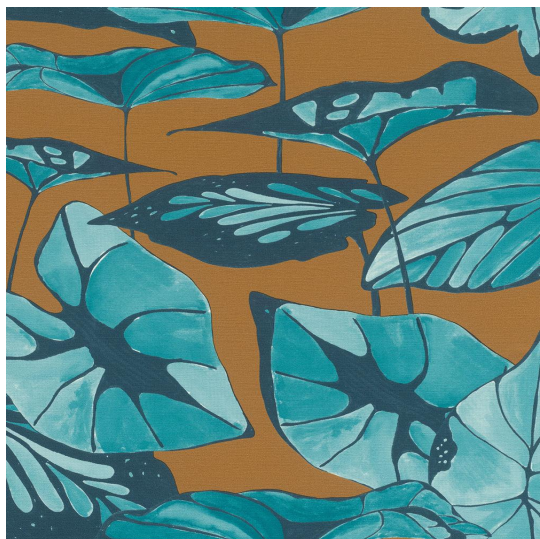

AMAZING WALLPAPER PATTERN NO 539660

Specifications

Pattern Number	539660
Collection Name	AMAZING
Roll Size	53cm x 10.05m
Width	53 cm
Length	10.05 m
Pattern Match Type	Drop
Pattern Repeat	26.5 cm
Fire Rating	1S

Application

Recommended Paste	Shurstik Blue, Beeline All Purpose Ready Mix (White Lid), Beeline Vinyl Light Grade (Yellow Lid), Beeline Medium Heavy Grade (Red Lid), Beeline Flake Adhesive, Metylan Direct Control
Application Type	Paste the Wall