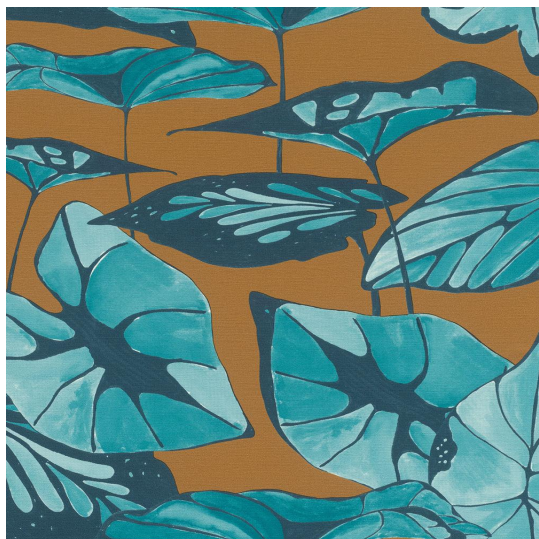

AMAZING WALLPAPER PATTERN NO 539660

Specifications

Pattern Number	539660
Collection Name	AMAZING
Roll Size	53cm x 10.05m
Width	53 cm
Length	10.05 cm
Pattern Match Type	Drop
Pattern Repeat	26.5 cm
Fire Rating	1S

Application

Recommended Paste	Shurstik Blue, Beeline All Purpose Ready Mix (White Lid), Beeline Vinyl Light Grade (Yellow Lid), Beeline Medium Heavy Grade (Red Lid), Beeline Flake Adhesive, Metylan Direct Control
Application Type	Paste the Wall