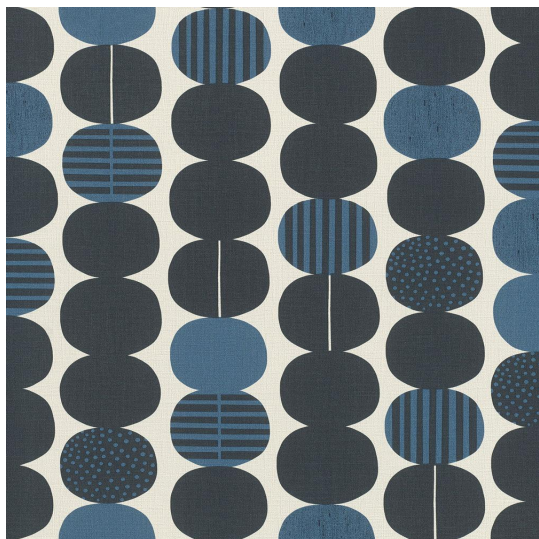

# AMAZING WALLPAPER PATTERN NO 539745

## Specifications

---

<b>Pattern Number</b>	539745
<b>Collection Name</b>	AMAZING
<b>Roll Size</b>	53cm x 10.05m
<b>Width</b>	53 cm
<b>Length</b>	10.05 m
<b>Pattern Match Type</b>	Random
<b>Pattern Repeat</b>	0 cm
<b>Fire Rating</b>	1S

## Application

---

<b>Recommended Paste</b>	Shurstik Blue, Beeline All Purpose Ready Mix (White Lid), Beeline Vinyl Light Grade (Yellow Lid), Beeline Medium Heavy Grade (Red Lid), Beeline Flake Adhesive, Metylan Direct Control
<b>Application Type</b>	Paste the Wall