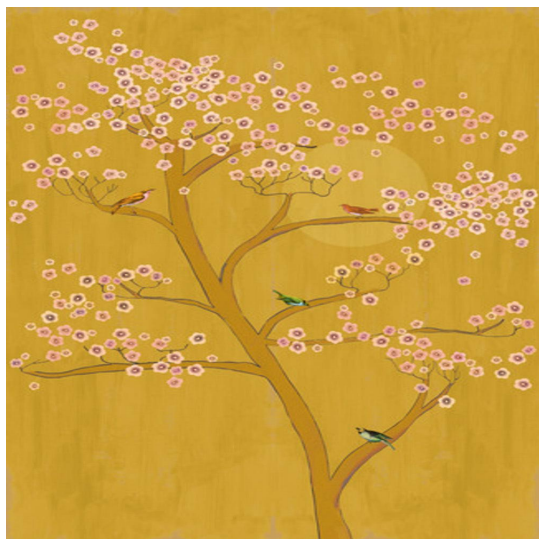

# AMAZING WALLPAPER PATTERN NO 542127

## Specifications

---

<b>Pattern Number</b>	542127
<b>Collection Name</b>	AMAZING
<b>Roll Size</b>	200cm x 2.8m
<b>Width</b>	200 cm
<b>Length</b>	2.8 m
<b>Pattern Match Type</b>	
<b>Pattern Repeat</b>	- cm
<b>Fire Rating</b>	1S

## Application

---

<b>Recommended Paste</b>	Shurstik Blue, Beeline All Purpose Ready Mix (White Lid), Beeline Vinyl Light Grade (Yellow Lid), Beeline Medium Heavy Grade (Red Lid), Beeline Flake Adhesive, Metylan Direct Control
<b>Application Type</b>	Paste the Wall