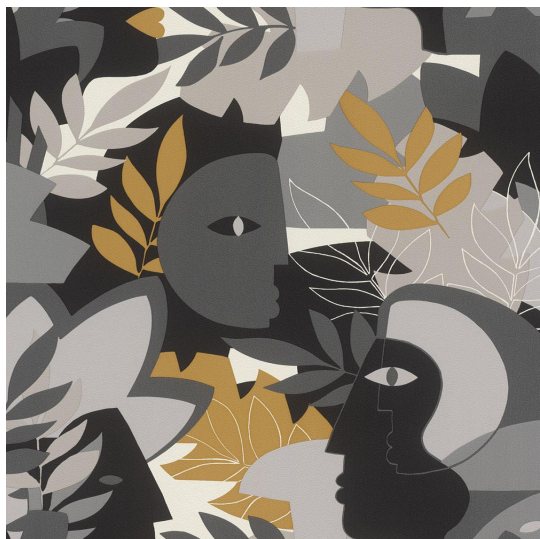

SALSA WALLPAPER PATTERN NO 464849

Specifications

Pattern Number	464849
Collection Name	SALSA
Roll Size	53cm x 10.05m
Width	53 cm
Length	10.05 m
Pattern Match Type	Drop
Pattern Repeat	26.5 cm
Fire Rating	1S

Application

Recommended Paste	Shurstik Blue, Beeline All Purpose Ready Mix (White Lid), Beeline Vinyl Light Grade (Yellow Lid), Beeline Medium Heavy Grade (Red Lid), Beeline Flake Adhesive, Metylan Direct Control
Application Type	Paste the Wall