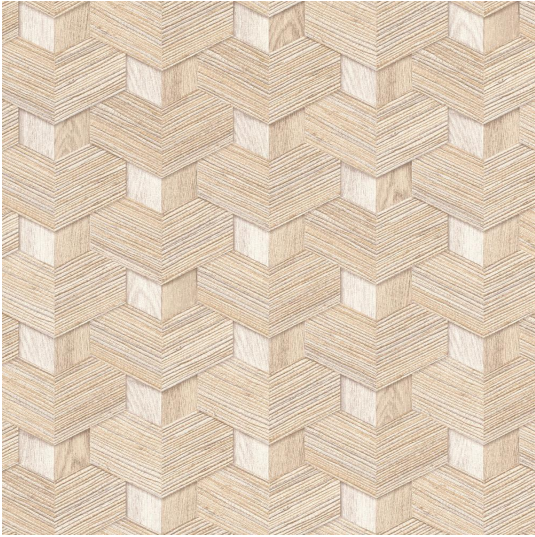

# SALSA WALLPAPER PATTERN NO 466201

## Specifications

---

<b>Pattern Number</b>	466201
<b>Collection Name</b>	SALSA
<b>Roll Size</b>	53cm x 10.05m
<b>Width</b>	53 cm
<b>Length</b>	10.05 m
<b>Pattern Match Type</b>	Straight
<b>Pattern Repeat</b>	10.6 cm
<b>Fire Rating</b>	1S

## Application

---

<b>Recommended Paste</b>	Shurstik Blue, Beeline All Purpose Ready Mix (White Lid), Beeline Vinyl Light Grade (Yellow Lid), Beeline Medium Heavy Grade (Red Lid), Beeline Flake Adhesive, Metylan Direct Control
<b>Application Type</b>	Paste the Wall