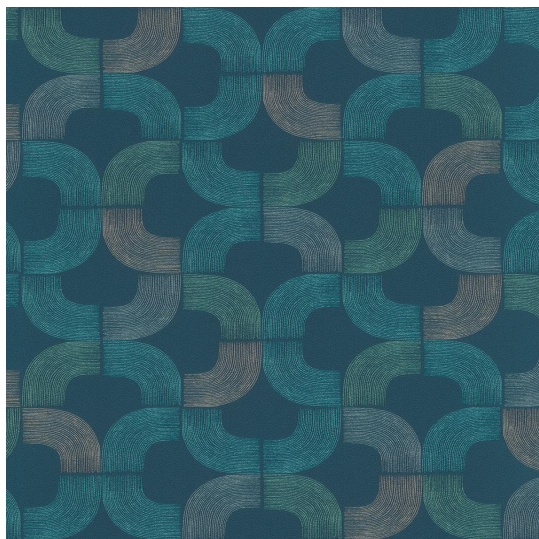

SALSA WALLPAPER PATTERN NO 477320

Specifications

Pattern Number	477320
Collection Name	SALSA
Roll Size	53cm x 10.05m
Width	53 cm
Length	10.05 cm
Pattern Match Type	Straight
Pattern Repeat	26.5 cm
Fire Rating	1S

Application

Recommended Paste	Shurstik Blue, Beeline All Purpose Ready Mix (White Lid), Beeline Vinyl Light Grade (Yellow Lid), Beeline Medium Heavy Grade (Red Lid), Beeline Flake Adhesive, Metylan Direct Control
Application Type	Paste the Wall