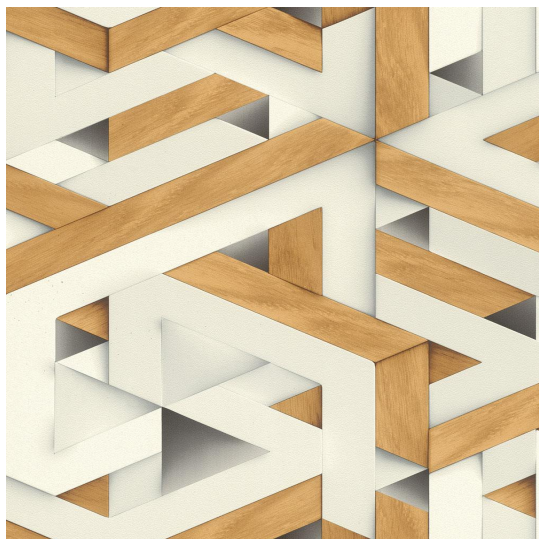

# SALSA WALLPAPER PATTERN NO 480610

## Specifications

---

<b>Pattern Number</b>	480610
<b>Collection Name</b>	SALSA
<b>Roll Size</b>	53cm x 10.05m
<b>Width</b>	53 cm
<b>Length</b>	10.05 cm
<b>Pattern Match Type</b>	Drop
<b>Pattern Repeat</b>	26.5 cm
<b>Fire Rating</b>	1S

## Application

---

<b>Recommended Paste</b>	Shurstik Blue, Beeline All Purpose Ready Mix (White Lid), Beeline Vinyl Light Grade (Yellow Lid), Beeline Medium Heavy Grade (Red Lid), Beeline Flake Adhesive, Metylan Direct Control
<b>Application Type</b>	Paste the Wall