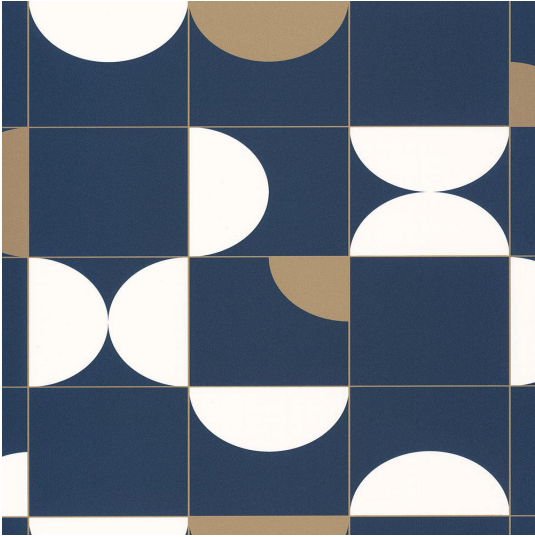

# ONLY BLUE WALLPAPER PATTERN NO ONB102666225

## Specifications

---

<b>Pattern Number</b>	ONB102666225
<b>Collection Name</b>	ONLY BLUE
<b>Roll Size</b>	53cm x 10.05m
<b>Width</b>	53 cm
<b>Length</b>	10.05 m
<b>Pattern Match Type</b>	Drop
<b>Pattern Repeat</b>	53 cm
<b>Fire Rating</b>	1S

## Application

---

<b>Recommended Paste</b>	Shurstik Blue, Beeline All Purpose Ready Mix (White Lid), Beeline Vinyl Light Grade (Yellow Lid), Beeline Medium Heavy Grade (Red Lid), Beeline Flake Adhesive, Metylan Direct Control
<b>Application Type</b>	Paste the Wall