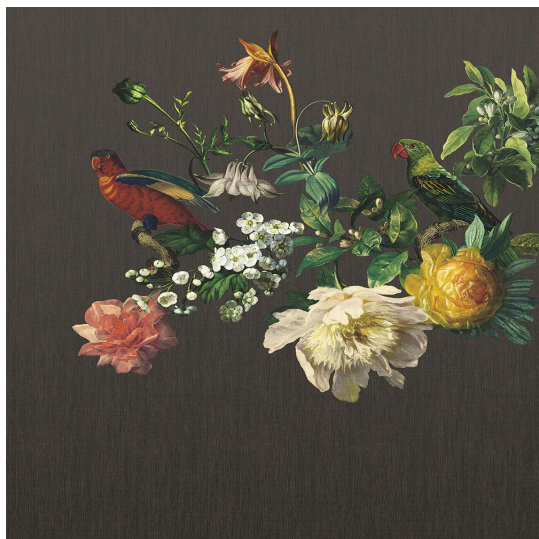

# MUSEUM WALLPAPER PATTERN NO E307400

## Specifications

---

<b>Pattern Number</b>	E307400
<b>Collection Name</b>	MUSEUM
<b>Roll Size</b>	201cm x 2.8m
<b>Width</b>	201 cm
<b>Length</b>	2.8 m
<b>Pattern Match Type</b>	
<b>Pattern Repeat</b>	- cm
<b>Fire Rating</b>	2S

## Application

---

<b>Recommended Paste</b>	Shurstik Blue, Beeline All Purpose Ready Mix (White Lid), Beeline Vinyl Light Grade (Yellow Lid), Beeline Medium Heavy Grade (Red Lid), Beeline Flake Adhesive, Metylan Direct Control
<b>Application Type</b>	Paste the Wall