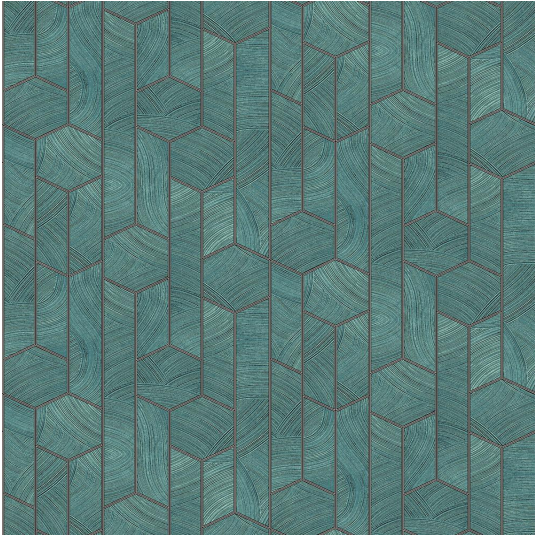

# SUMMER WALLPAPER PATTERN NO SUM104

## Specifications

---

<b>Pattern Number</b>	SUM104
<b>Collection Name</b>	SUMMER
<b>Roll Size</b>	53cm x 10.05m
<b>Width</b>	53 cm
<b>Length</b>	10.05 cm
<b>Pattern Match Type</b>	Straight
<b>Pattern Repeat</b>	32 cm
<b>Fire Rating</b>	1S

## Application

---

<b>Recommended Paste</b>	Shurstik Blue, Beeline All Purpose Ready Mix (White Lid), Beeline Vinyl Light Grade (Yellow Lid), Beeline Medium Heavy Grade (Red Lid), Beeline Flake Adhesive, Metylan Direct Control
<b>Application Type</b>	Paste the Wall