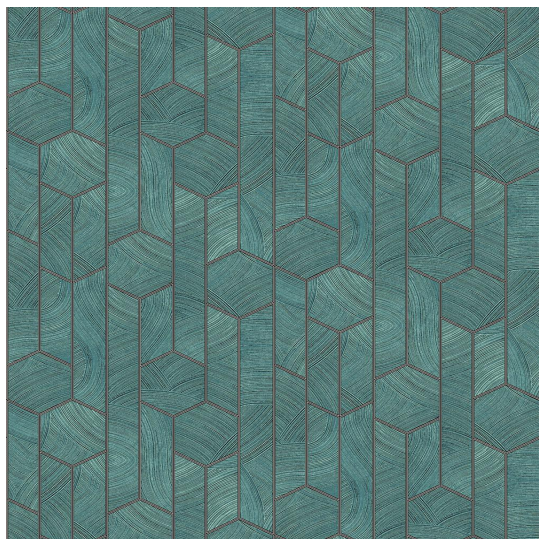

SUMMER WALLPAPER PATTERN NO SUM104

Specifications

Pattern Number	SUM104
Collection Name	SUMMER
Roll Size	53cm x 10.05m
Width	53 cm
Length	10.05 m
Pattern Match Type	Straight
Pattern Repeat	32 cm
Fire Rating	1S

Application

Recommended Paste	Shurstik Blue, Beeline All Purpose Ready Mix (White Lid), Beeline Vinyl Light Grade (Yellow Lid), Beeline Medium Heavy Grade (Red Lid), Beeline Flake Adhesive, Metylan Direct Control
Application Type	Paste the Wall