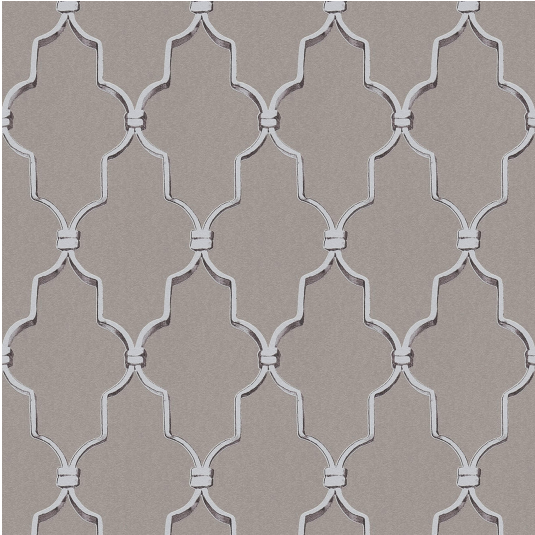

DREAM AGAIN - BY MICHALSKY LIVING WALLPAPER PATTERN NO 36502-2

Specifications

| | |
|---------------------------|-----------------------------------|
| Pattern Number | 36502-2 |
| Collection Name | DREAM AGAIN - BY MICHALSKY LIVING |
| Roll Size | 53cm x 10.05m |
| Width | 53 cm |
| Length | 10.05 m |
| Pattern Match Type | Straight |
| Pattern Repeat | 21.0 cm |
| Fire Rating | 2S |

Application

| | |
|--------------------------|--|
| Recommended Paste | Shurstik Blue, Beeline All Purpose Ready Mix (White Lid), Beeline Vinyl Light Grade (Yellow Lid), Beeline Medium Heavy Grade (Red Lid), Beeline Flake Adhesive, Metylan Direct Control |
| Application Type | Paste the Wall |