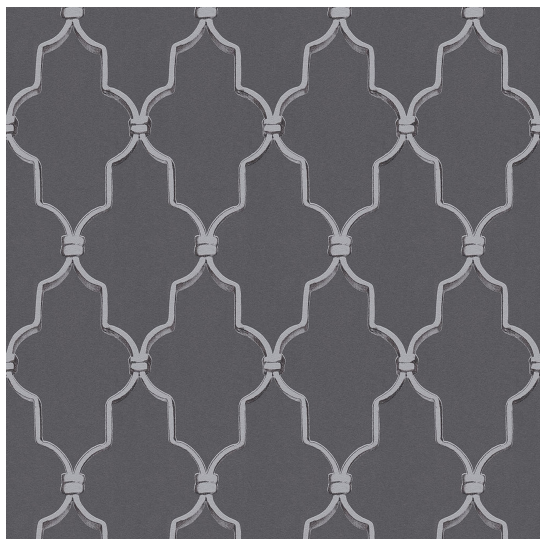

DREAM AGAIN - BY MICHALSKY LIVING WALLPAPER PATTERN NO 36502-3

Specifications

Pattern Number	36502-3
Collection Name	DREAM AGAIN - BY MICHALSKY LIVING
Roll Size	53cm x 10.05m
Width	53 cm
Length	10.05 cm
Pattern Match Type	Straight
Pattern Repeat	21.0 cm
Fire Rating	2S

Application

Recommended Paste	Shurstik Blue, Beeline All Purpose Ready Mix (White Lid), Beeline Vinyl Light Grade (Yellow Lid), Beeline Medium Heavy Grade (Red Lid), Beeline Flake Adhesive, Metylan Direct Control
Application Type	Paste the Wall