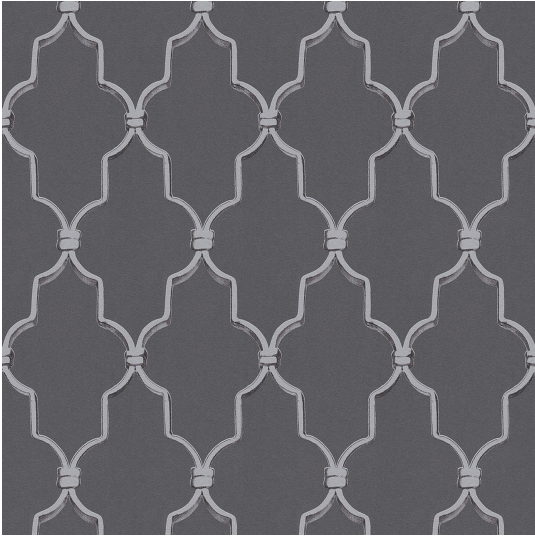

DREAM AGAIN - BY MICHALSKY LIVING WALLPAPER PATTERN NO 36502-3

Specifications

Pattern Number	36502-3
Collection Name	DREAM AGAIN - BY MICHALSKY LIVING
Roll Size	53cm x 10.05m
Width	53 cm
Length	10.05 cm
Pattern Match Type	Straight
Pattern Repeat	21.0 cm
Fire Rating	2S

Application

Recommended Paste	Shurstik Blue, Beeline All Purpose Ready Mix (White Lid), Beeline Vinyl Light Grade (Yellow Lid), Beeline Medium Heavy Grade (Red Lid), Beeline Flake Adhesive, Metylan Direct Control
Application Type	Paste the Wall