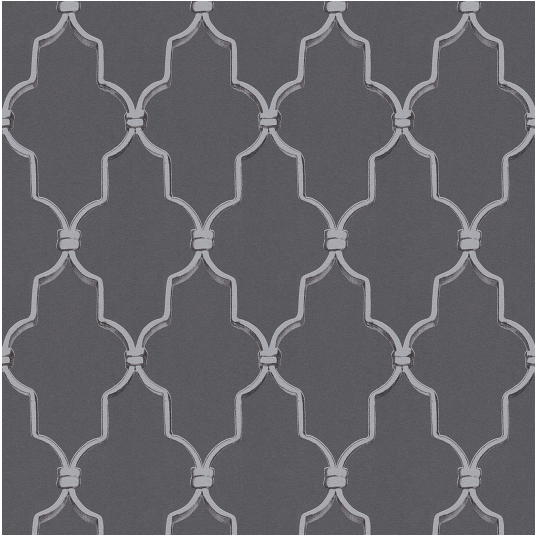

DREAM AGAIN - BY MICHALSKY LIVING WALLPAPER PATTERN NO 36502-3

Specifications

Pattern Number	36502-3
Collection Name	DREAM AGAIN - BY MICHALSKY LIVING
Roll Size	53cm x 10.05m
Width	53 cm
Length	10.05 m
Pattern Match Type	Straight
Pattern Repeat	21.0 cm
Fire Rating	2S

Application

Recommended Paste	Shurstik Blue, Beeline All Purpose Ready Mix (White Lid), Beeline Vinyl Light Grade (Yellow Lid), Beeline Medium Heavy Grade (Red Lid), Beeline Flake Adhesive, Metylan Direct Control
Application Type	Paste the Wall