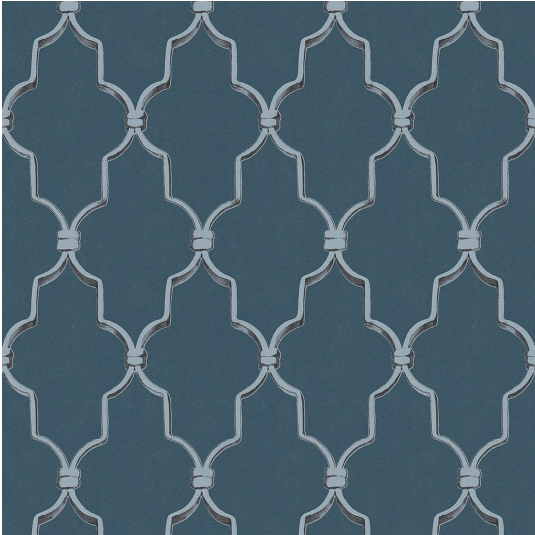

DREAM AGAIN - BY MICHALSKY LIVING WALLPAPER PATTERN NO 36502-4

Specifications

Pattern Number	36502-4
Collection Name	DREAM AGAIN - BY MICHALSKY LIVING
Roll Size	53cm x 10.05m
Width	53 cm
Length	10.05 m
Pattern Match Type	Straight
Pattern Repeat	21.0 cm
Fire Rating	2S

Application

Recommended Paste	Shurstik Blue, Beeline All Purpose Ready Mix (White Lid), Beeline Vinyl Light Grade (Yellow Lid), Beeline Medium Heavy Grade (Red Lid), Beeline Flake Adhesive, Metylan Direct Control
Application Type	Paste the Wall