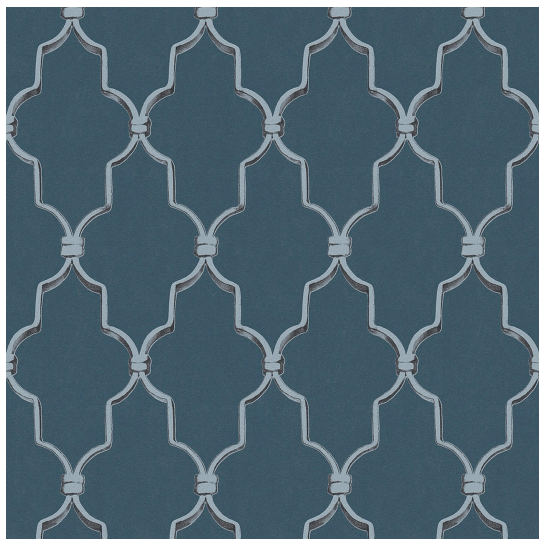

DREAM AGAIN - BY MICHALSKY LIVING WALLPAPER PATTERN NO 36502-4

Specifications

Pattern Number	36502-4
Collection Name	DREAM AGAIN - BY MICHALSKY LIVING
Roll Size	53cm x 10.05m
Width	53 cm
Length	10.05 cm
Pattern Match Type	Straight
Pattern Repeat	21.0 cm
Fire Rating	2S

Application

Recommended Paste	Shurstik Blue, Beeline All Purpose Ready Mix (White Lid), Beeline Vinyl Light Grade (Yellow Lid), Beeline Medium Heavy Grade (Red Lid), Beeline Flake Adhesive, Metylan Direct Control
Application Type	Paste the Wall