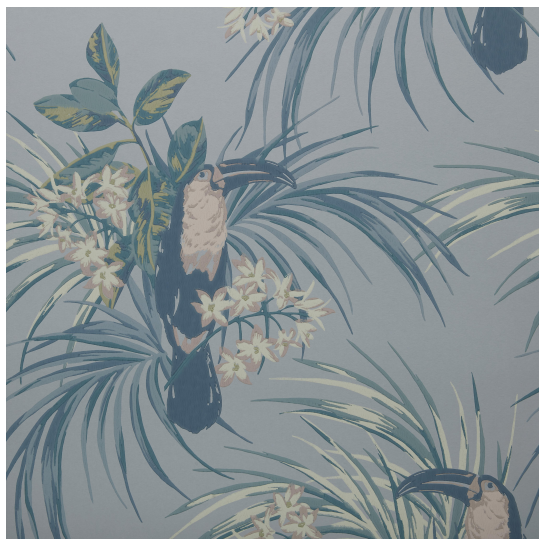

ELODIE WALLPAPER PATTERN NO 1907-135-01

Specifications

Pattern Number	1907-135-01
Collection Name	ELODIE
Roll Size	52cm x 10.05m
Width	52 cm
Length	10.05 cm
Pattern Match Type	Straight
Pattern Repeat	65 cm
Fire Rating	2S

Application

Recommended Paste	Shurstik Blue, Beeline All Purpose Ready Mix (White Lid), Beeline Vinyl Light Grade (Yellow Lid), Beeline Medium Heavy Grade (Red Lid), Beeline Flake Adhesive, Metylan Direct Control
Application Type	Paste the Wall