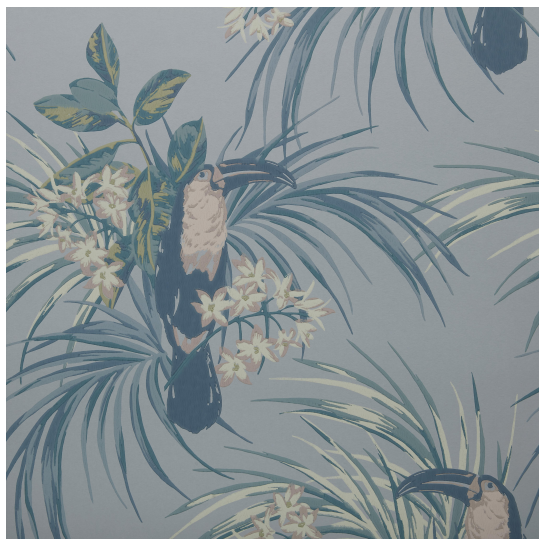

# ELODIE WALLPAPER PATTERN NO 1907-135-01

## Specifications

---

<b>Pattern Number</b>	1907-135-01
<b>Collection Name</b>	ELODIE
<b>Roll Size</b>	52cm x 10.05m
<b>Width</b>	52 cm
<b>Length</b>	10.05 m
<b>Pattern Match Type</b>	Straight
<b>Pattern Repeat</b>	65 cm
<b>Fire Rating</b>	2S

## Application

---

<b>Recommended Paste</b>	Shurstik Blue, Beeline All Purpose Ready Mix (White Lid), Beeline Vinyl Light Grade (Yellow Lid), Beeline Medium Heavy Grade (Red Lid), Beeline Flake Adhesive, Metylan Direct Control
<b>Application Type</b>	Paste the Wall