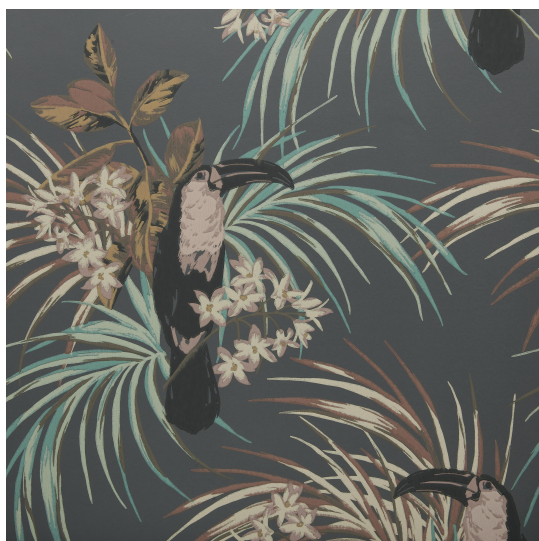

ELODIE WALLPAPER PATTERN NO 1907-135-05

Specifications

Pattern Number	1907-135-05
Collection Name	ELODIE
Roll Size	52cm x 10.05m
Width	52 cm
Length	10.05 m
Pattern Match Type	Straight
Pattern Repeat	65 cm
Fire Rating	2S

Application

Recommended Paste	Shurstik Blue, Beeline All Purpose Ready Mix (White Lid), Beeline Vinyl Light Grade (Yellow Lid), Beeline Medium Heavy Grade (Red Lid), Beeline Flake Adhesive, Metylan Direct Control
Application Type	Paste the Wall