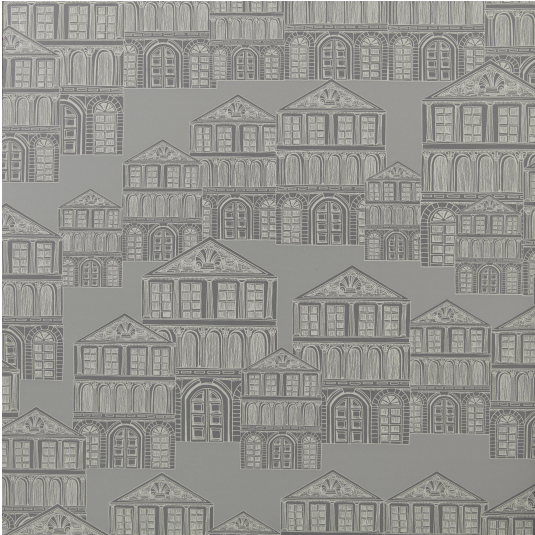

ELODIE WALLPAPER PATTERN NO 1907-137-04

Specifications

Pattern Number	1907-137-04
Collection Name	ELODIE
Roll Size	52cm x 10.05m
Width	52 cm
Length	10.05 cm
Pattern Match Type	Drop
Pattern Repeat	53 cm
Fire Rating	2S

Application

Recommended Paste	Shurstik Blue, Beeline All Purpose Ready Mix (White Lid), Beeline Vinyl Light Grade (Yellow Lid), Beeline Medium Heavy Grade (Red Lid), Beeline Flake Adhesive, Metylan Direct Control
Application Type	Paste the Wall