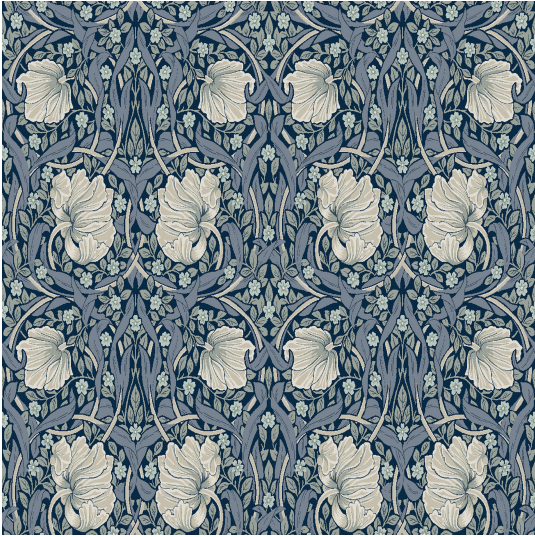

# ENGLISH STYLE WALLPAPER PATTERN NO MR70502

## Specifications

---

<b>Pattern Number</b>	MR70502
<b>Collection Name</b>	ENGLISH STYLE
<b>Roll Size</b>	68.5cm x 8.2m
<b>Width</b>	68.5 cm
<b>Length</b>	8.2 cm
<b>Pattern Match Type</b>	Straight
<b>Pattern Repeat</b>	26.5 cm
<b>Fire Rating</b>	

## Application

---

<b>Recommended Paste</b>	Shurstik Red, Beeline All Purpose Ready Mix (White Lid), Beeline Vinyl Light Grade (Yellow Lid), Beeline Flake Adhesive, Metylan Special
<b>Application Type</b>	Paste the Paper