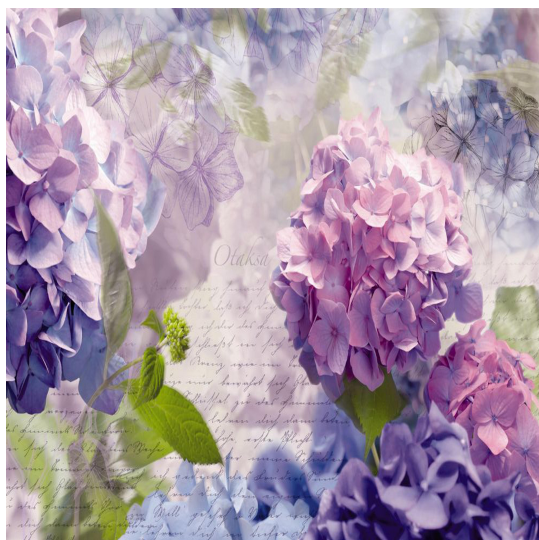

# KOMAR INTO ILLUSIONS WALLPAPER PATTERN NO 8-705

## Specifications

---

<b>Pattern Number</b>	8-705
<b>Collection Name</b>	KOMAR INTO ILLUSIONS
<b>Roll Size</b>	368cm x 2.54m
<b>Width</b>	368 cm
<b>Length</b>	2.54 cm
<b>Pattern Match Type</b>	
<b>Pattern Repeat</b>	- cm
<b>Fire Rating</b>	1S