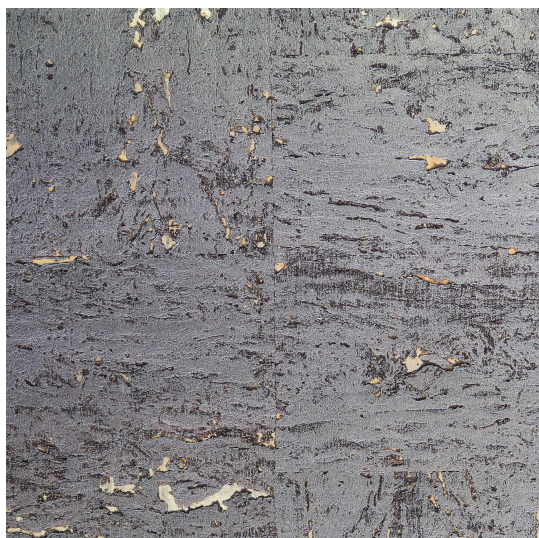

# MACAU - GRASSCLOTH & CORK WALLPAPER PATTERN NO LFI125

## Specifications

---

|                           |                           |
|---------------------------|---------------------------|
| <b>Pattern Number</b>     | LFI125                    |
| <b>Collection Name</b>    | MACAU - GRASSCLOTH & CORK |
| <b>Roll Size</b>          | 90cm x 7.3m               |
| <b>Width</b>              | 90 cm                     |
| <b>Length</b>             | 7.3 m                     |
| <b>Pattern Match Type</b> | Drop                      |
| <b>Pattern Repeat</b>     | 17.8 cm                   |
| <b>Fire Rating</b>        | N/A                       |

## Application

---

|                          |  |
|--------------------------|--|
| <b>Recommended Paste</b> | Shurstik Red, Beeline All Purpose Ready Mix (White Lid), Beeline Vinyl Light Grade (Yellow Lid), Beeline Flake Adhesive, Metylan Special |
| <b>Application Type</b>  | Paste the Paper  |

## Durability

---

Spongeable