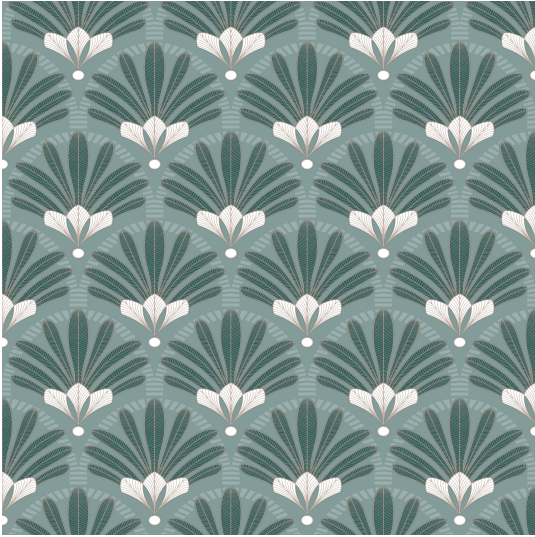

ELEGANCE WALLPAPER PATTERN NO M53304

Specifications

Pattern Number	M53304
Collection Name	ELEGANCE
Roll Size	52cm x 10.05m
Width	52 cm
Length	10.05 m
Pattern Match Type	Drop
Pattern Repeat	32.0 cm
Fire Rating	2S

Application

Recommended Paste	Shurstik Blue, Beeline All Purpose Ready Mix (White Lid), Beeline Vinyl Light Grade (Yellow Lid), Beeline Medium Heavy Grade (Red Lid), Beeline Flake Adhesive, Metylan Direct Control
Application Type	Paste the Wall