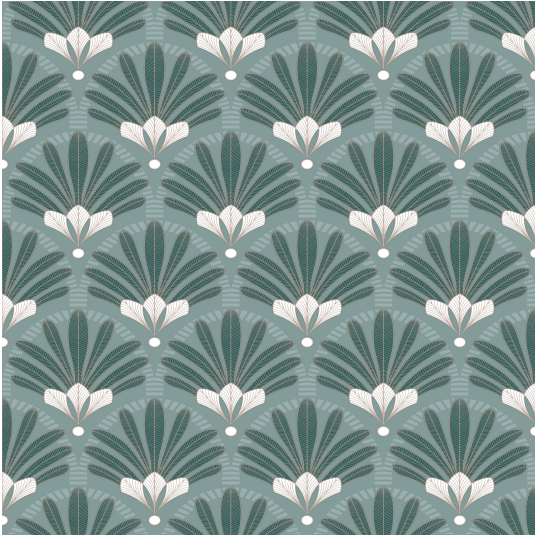

# ELEGANCE WALLPAPER PATTERN NO M53304

## Specifications

---

<b>Pattern Number</b>	M53304
<b>Collection Name</b>	ELEGANCE
<b>Roll Size</b>	52cm x 10.05m
<b>Width</b>	52 cm
<b>Length</b>	10.05 cm
<b>Pattern Match Type</b>	Drop
<b>Pattern Repeat</b>	32.0 cm
<b>Fire Rating</b>	2S

## Application

---

<b>Recommended Paste</b>	Shurstik Blue, Beeline All Purpose Ready Mix (White Lid), Beeline Vinyl Light Grade (Yellow Lid), Beeline Medium Heavy Grade (Red Lid), Beeline Flake Adhesive, Metylan Direct Control
<b>Application Type</b>	Paste the Wall