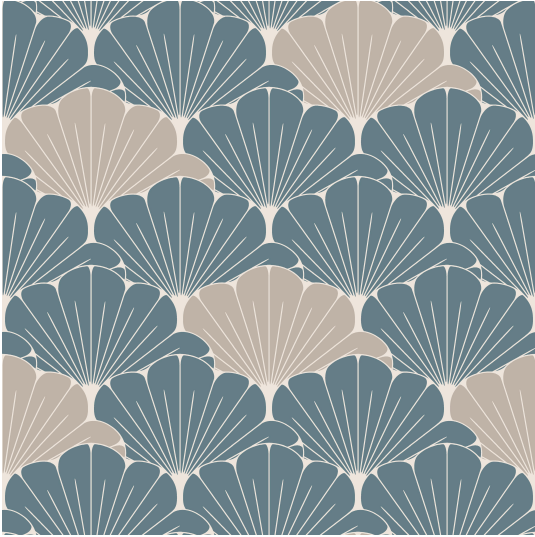

# ELEGANCE WALLPAPER PATTERN NO M64004

## Specifications

---

<b>Pattern Number</b>	M64004
<b>Collection Name</b>	ELEGANCE
<b>Roll Size</b>	52cm x 10.05m
<b>Width</b>	52 cm
<b>Length</b>	10.05 cm
<b>Pattern Match Type</b>	Straight
<b>Pattern Repeat</b>	64.0 cm
<b>Fire Rating</b>	2S

## Application

---

<b>Recommended Paste</b>	Shurstik Blue, Beeline All Purpose Ready Mix (White Lid), Beeline Vinyl Light Grade (Yellow Lid), Beeline Medium Heavy Grade (Red Lid), Beeline Flake Adhesive, Metylan Direct Control
<b>Application Type</b>	Paste the Wall