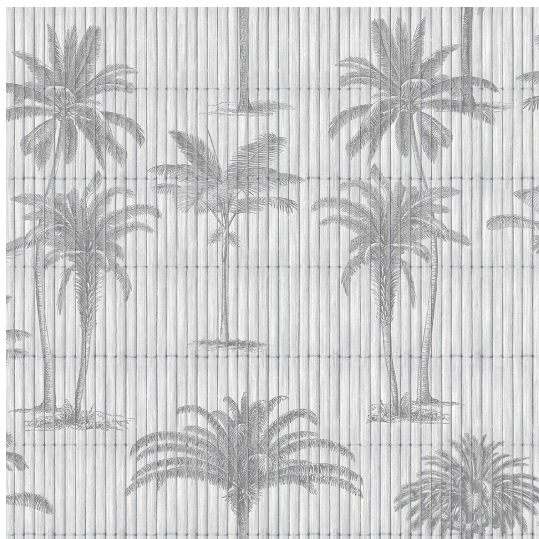

# NOMADE WALLPAPER PATTERN NO M68719

## Specifications

---

<b>Pattern Number</b>	M68719
<b>Collection Name</b>	NOMADE
<b>Roll Size</b>	52cm x 10.05m
<b>Width</b>	52 cm
<b>Length</b>	10.05 cm
<b>Pattern Match Type</b>	Drop
<b>Pattern Repeat</b>	53.0 cm
<b>Fire Rating</b>	

## Application

---

<b>Recommended Paste</b>	Shurstik Blue, Beeline All Purpose Ready Mix (White Lid), Beeline Vinyl Light Grade (Yellow Lid), Beeline Medium Heavy Grade (Red Lid), Beeline Flake Adhesive, Metylan Direct Control
<b>Application Type</b>	Paste the Wall