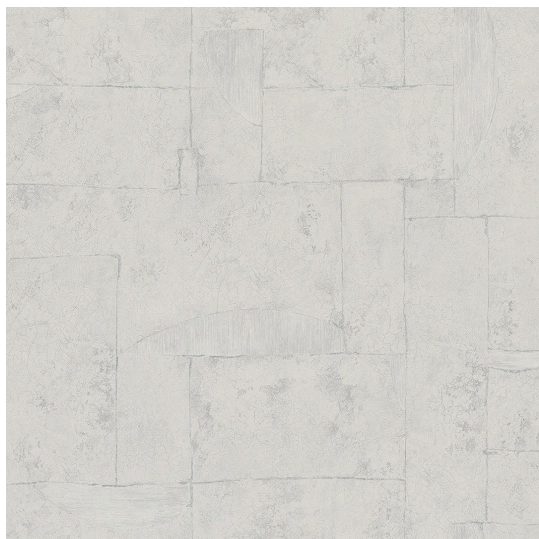

# PAPIS LOVEDAY WALLPAPER PATTERN NO 33724

## Specifications

---

<b>Pattern Number</b>	33724
<b>Collection Name</b>	PAPIS LOVEDAY
<b>Roll Size</b>	70cm x 10.05m
<b>Width</b>	70 cm
<b>Length</b>	10.05 m
<b>Pattern Match Type</b>	Drop
<b>Pattern Repeat</b>	64 cm
<b>Fire Rating</b>	1S

## Application

---

<b>Recommended Paste</b>	Shurstik Blue, Beeline All Purpose Ready Mix (White Lid), Beeline Vinyl Light Grade (Yellow Lid), Beeline Medium Heavy Grade (Red Lid), Beeline Flake Adhesive, Metylan Direct Control
<b>Application Type</b>	Paste the Wall