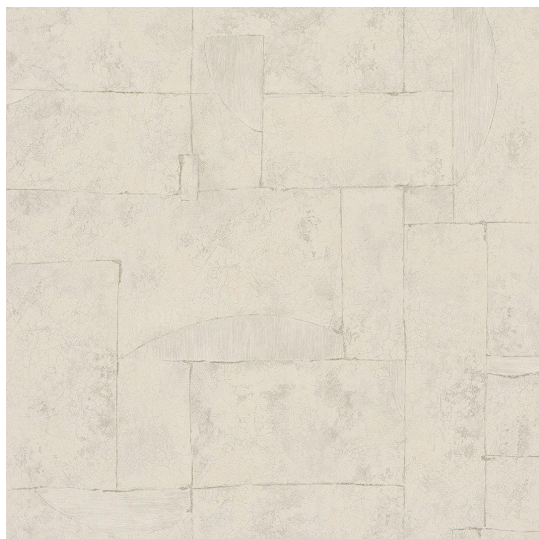

# PAPIS LOVEDAY WALLPAPER PATTERN NO 33725

## Specifications

---

<b>Pattern Number</b>	33725
<b>Collection Name</b>	PAPIS LOVEDAY
<b>Roll Size</b>	70cm x 10.05m
<b>Width</b>	70 cm
<b>Length</b>	10.05 m
<b>Pattern Match Type</b>	Drop
<b>Pattern Repeat</b>	64 cm
<b>Fire Rating</b>	1S

## Application

---

<b>Recommended Paste</b>	Shurstik Blue, Beeline All Purpose Ready Mix (White Lid), Beeline Vinyl Light Grade (Yellow Lid), Beeline Medium Heavy Grade (Red Lid), Beeline Flake Adhesive, Metylan Direct Control
<b>Application Type</b>	Paste the Wall