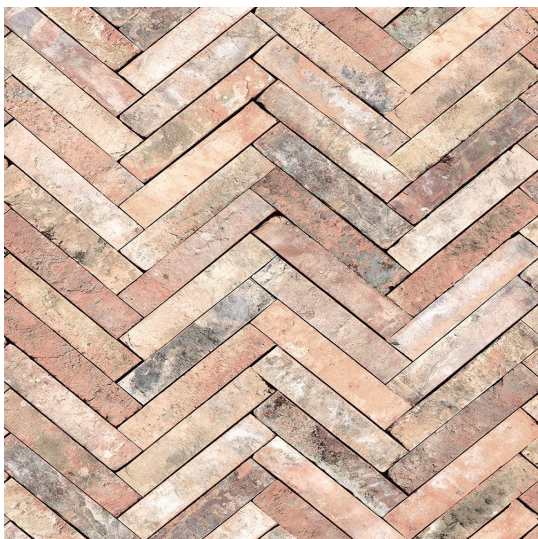

# ESSENTIELL WALLPAPER PATTERN NO 34787

## Specifications

---

<b>Pattern Number</b>	34787
<b>Collection Name</b>	ESSENTIELL
<b>Roll Size</b>	53cm x 10.05m
<b>Width</b>	53 cm
<b>Length</b>	10.05 m
<b>Pattern Match Type</b>	Drop
<b>Pattern Repeat</b>	64 cm
<b>Fire Rating</b>	1S

## Application

---

<b>Recommended Paste</b>	Shurstik Blue, Beeline All Purpose Ready Mix (White Lid), Beeline Vinyl Light Grade (Yellow Lid), Beeline Medium Heavy Grade (Red Lid), Beeline Flake Adhesive, Metylan Direct Control
<b>Application Type</b>	Paste the Wall