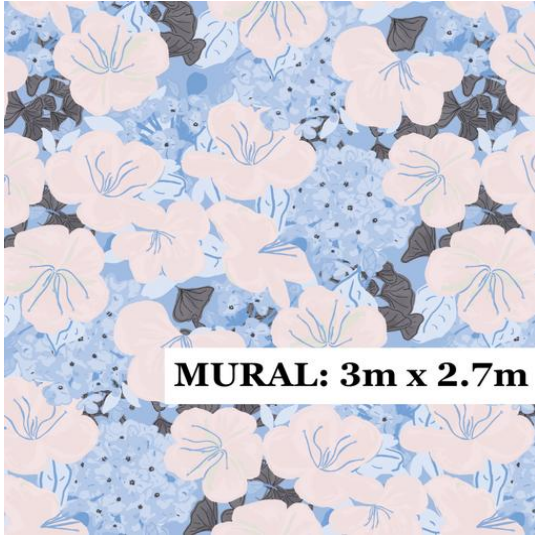

DESIGNER COLLECTIVE PATTERN NO 66101 BY JOSEPHINE LORELLE DESIGN

Specifications

Pattern Number	66101
Collection Name	DESIGNER COLLECTIVE BY ASPIRING WALL
Roll Size	300cm x 2.7m
Width	300 cm
Length	2.7 m
Pattern Match Type	
Pattern Repeat	
Fire Rating	2S

Application

Recommended Paste	Shurstik Blue, Beeline All Purpose Ready Mix (White Lid), Beeline Vinyl Light Grade (Yellow Lid), Beeline Medium Heavy Grade (Red Lid), Beeline Flake Adhesive, Metylan Direct Control
Application Type	Paste the Wall