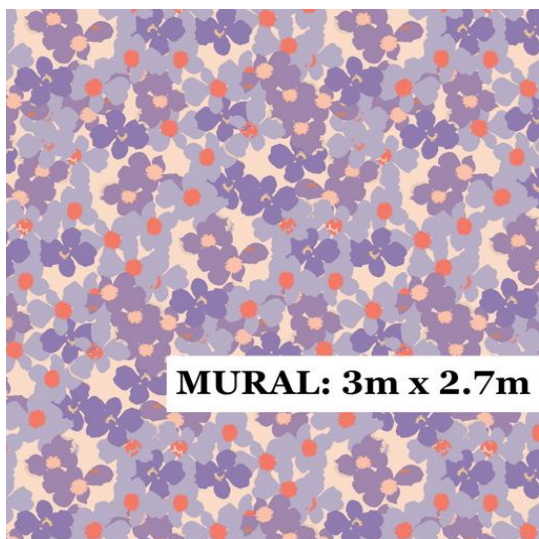

## Specifications

---

<b>Pattern Number</b>	66102
<b>Collection Name</b>	DESIGNER COLLECTIVE BY ASPIRING WALL
<b>Roll Size</b>	300cm x 2.7m
<b>Width</b>	300 cm
<b>Length</b>	2.7 m
<b>Pattern Match Type</b>	
<b>Pattern Repeat</b>	
<b>Fire Rating</b>	2S

## Application

---

<b>Recommended Paste</b>	Shurstik Blue, Beeline All Purpose Ready Mix (White Lid), Beeline Vinyl Light Grade (Yellow Lid), Beeline Medium Heavy Grade (Red Lid), Beeline Flake Adhesive, Metylan Direct Control
<b>Application Type</b>	Paste the Wall