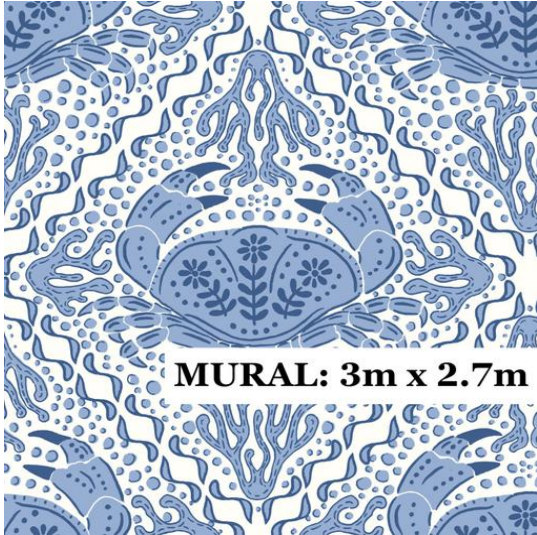

# DESIGNER COLLECTIVE PATTERN NO 66110 BY SUE THOMSON CREATIVE

## Specifications

---

<b>Pattern Number</b>	66110
<b>Collection Name</b>	DESIGNER COLLECTIVE BY ASPIRING WALL
<b>Roll Size</b>	300cm x 2.7m
<b>Width</b>	300 cm
<b>Length</b>	2.7 m
<b>Pattern Match Type</b>	
<b>Pattern Repeat</b>	
<b>Fire Rating</b>	2S