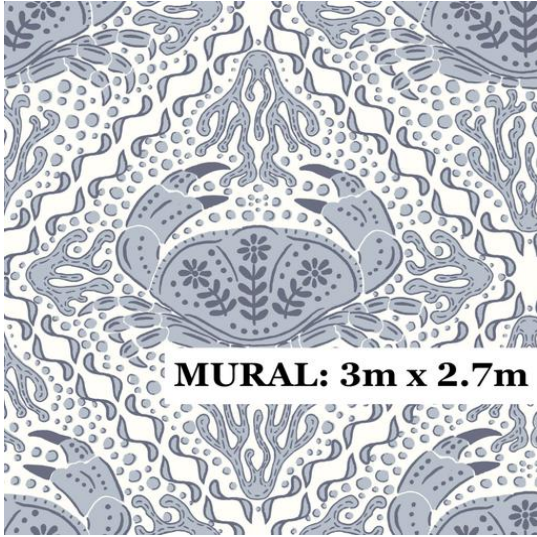

DESIGNER COLLECTIVE PATTERN NO 66111 BY SUE THOMSON CREATIVE

Specifications

Pattern Number	66111
Collection Name	DESIGNER COLLECTIVE BY ASPIRING WALL
Roll Size	300cm x 2.7m
Width	300 cm
Length	2.7 m
Pattern Match Type	
Pattern Repeat	
Fire Rating	2S

Application

Recommended Paste	Shurstik Blue, Beeline All Purpose Ready Mix (White Lid), Beeline Vinyl Light Grade (Yellow Lid), Beeline Medium Heavy Grade (Red Lid), Beeline Flake Adhesive, Metylan Direct Control
Application Type	Paste the Wall