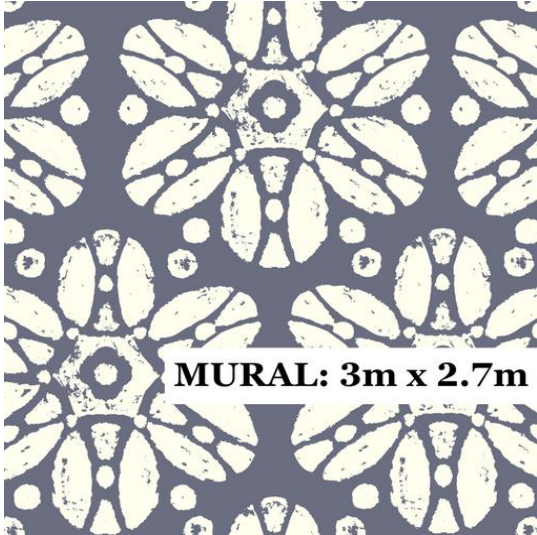

DESIGNER COLLECTIVE PATTERN NO 66115 BY SUE THOMSON CREATIVE

Specifications

Pattern Number	66115
Collection Name	DESIGNER COLLECTIVE BY ASPIRING WALL
Roll Size	300cm x 2.7m
Width	300 cm
Length	2.7 m
Pattern Match Type	
Pattern Repeat	
Fire Rating	2S

Application

Recommended Paste	Shurstik Blue, Beeline All Purpose Ready Mix (White Lid), Beeline Vinyl Light Grade (Yellow Lid), Beeline Medium Heavy Grade (Red Lid), Beeline Flake Adhesive, Metylan Direct Control
Application Type	Paste the Wall