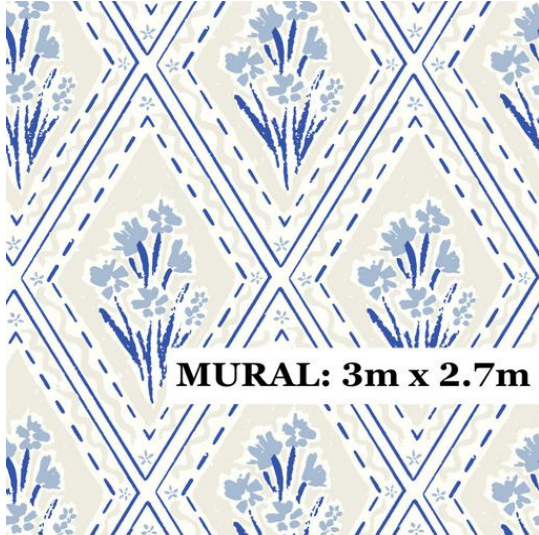

DESIGNER COLLECTIVE PATTERN NO 66119 BY SUE THOMSON CREATIVE

Specifications

Pattern Number	66119
Collection Name	DESIGNER COLLECTIVE BY ASPIRING WALL
Roll Size	300cm x 2.7m
Width	300 cm
Length	2.7 m
Pattern Match Type	
Pattern Repeat	
Fire Rating	2S

Application

Recommended Paste	Shurstik Blue, Beeline All Purpose Ready Mix (White Lid), Beeline Vinyl Light Grade (Yellow Lid), Beeline Medium Heavy Grade (Red Lid), Beeline Flake Adhesive, Metylan Direct Control
Application Type	Paste the Wall