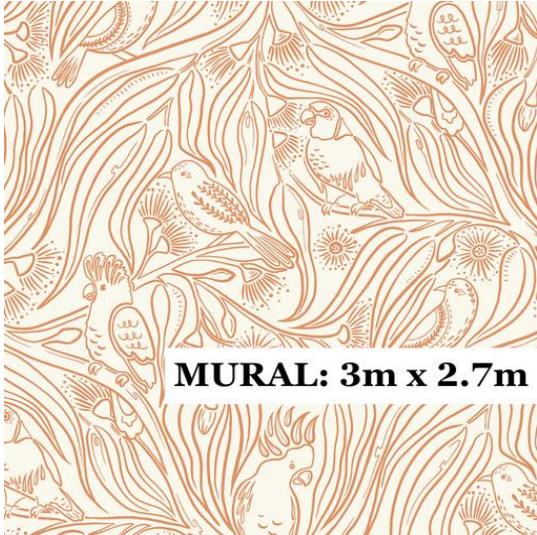

DESIGNER COLLECTIVE PATTERN NO 66120 BY WIRIHANA DESIGN

Specifications

Pattern Number	66120
Collection Name	DESIGNER COLLECTIVE BY ASPIRING WALL
Roll Size	300cm x 2.7m
Width	300 cm
Length	2.7 m
Pattern Match Type	
Pattern Repeat	
Fire Rating	2S

Application

Recommended Paste	Shurstik Blue, Beeline All Purpose Ready Mix (White Lid), Beeline Vinyl Light Grade (Yellow Lid), Beeline Medium Heavy Grade (Red Lid), Beeline Flake Adhesive, Metylan Direct Control
Application Type	Paste the Wall