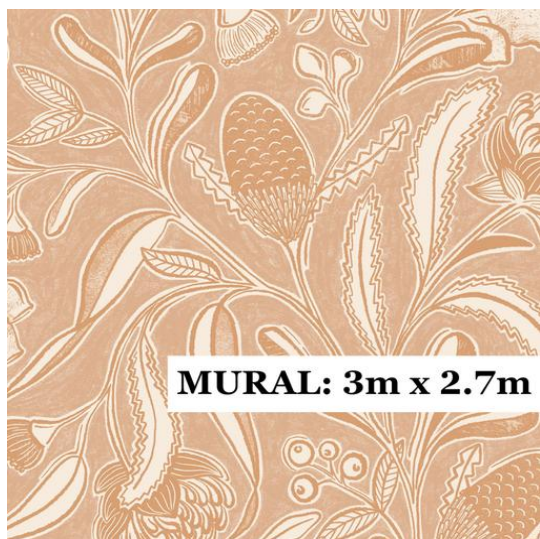

## Specifications

---

<b>Pattern Number</b>	66129
<b>Collection Name</b>	DESIGNER COLLECTIVE BY ASPIRING WALL
<b>Roll Size</b>	300cm x 2.7m
<b>Width</b>	300 cm
<b>Length</b>	2.7 m
<b>Pattern Match Type</b>	
<b>Pattern Repeat</b>	
<b>Fire Rating</b>	2S