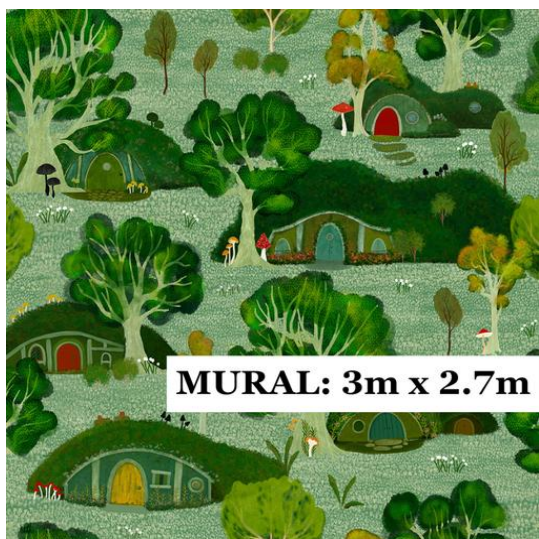

DESIGNER COLLECTIVE PATTERN NO 66131 BY KATHERINE QUINN ILLUSTRATION

Specifications

Pattern Number	66131
Collection Name	DESIGNER COLLECTIVE BY ASPIRING WALL
Roll Size	300cm x 2.7m
Width	300 cm
Length	2.7 m
Pattern Match Type	
Pattern Repeat	
Fire Rating	2S

Application

Recommended Paste	Shurstik Blue, Beeline All Purpose Ready Mix (White Lid), Beeline Vinyl Light Grade (Yellow Lid), Beeline Medium Heavy Grade (Red Lid), Beeline Flake Adhesive, Metylan Direct Control
Application Type	Paste the Wall