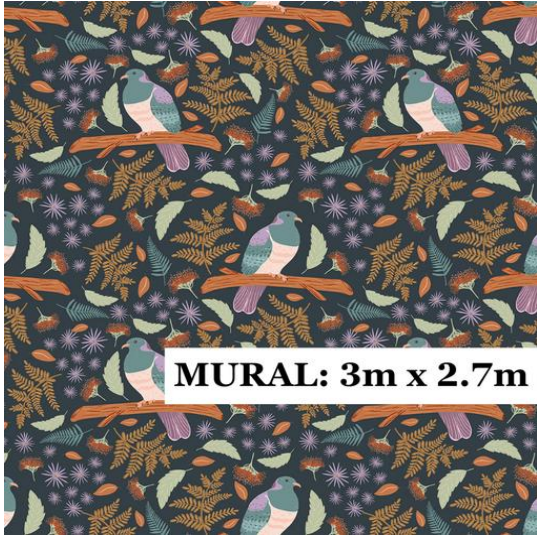

DESIGNER COLLECTIVE PATTERN NO 66146 BY MEL ARMSTRONG

Specifications

Pattern Number	66146
Collection Name	DESIGNER COLLECTIVE BY ASPIRING WALL
Roll Size	300cm x 2.7m
Width	300 cm
Length	2.7 m
Pattern Match Type	
Pattern Repeat	
Fire Rating	2S

Application

Recommended Paste	Shurstik Blue, Beeline All Purpose Ready Mix (White Lid), Beeline Vinyl Light Grade (Yellow Lid), Beeline Medium Heavy Grade (Red Lid), Beeline Flake Adhesive, Metylan Direct Control
Application Type	Paste the Wall