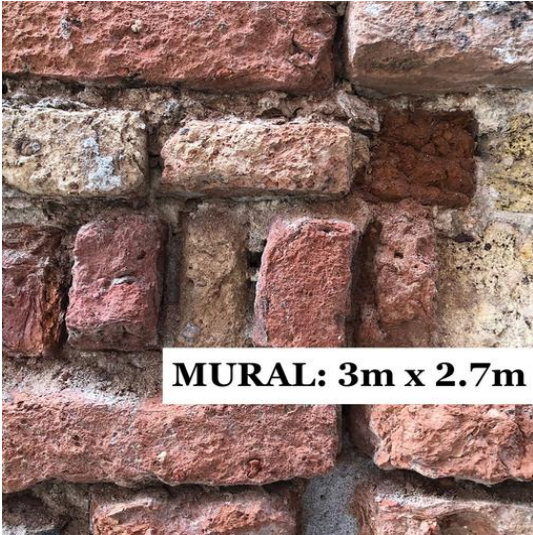

DESIGNER COLLECTIVE PATTERN NO 66155 BY ANNABEL TAYLOR HOME

Specifications

Pattern Number	66155
Collection Name	DESIGNER COLLECTIVE BY ASPIRING WALL
Roll Size	300cm x 2.7m
Width	300 cm
Length	2.7 m
Pattern Match Type	
Pattern Repeat	
Fire Rating	2S

Application

Recommended Paste	Shurstik Blue, Beeline All Purpose Ready Mix (White Lid), Beeline Vinyl Light Grade (Yellow Lid), Beeline Medium Heavy Grade (Red Lid), Beeline Flake Adhesive, Metylan Direct Control
Application Type	Paste the Wall

Durability