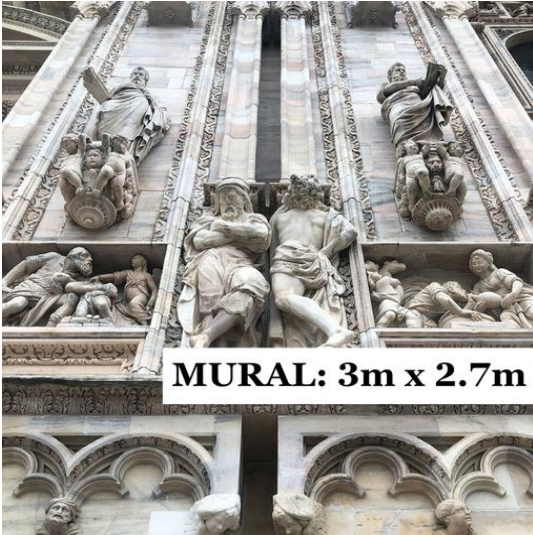

## Specifications

---

<b>Pattern Number</b>	66157
<b>Collection Name</b>	DESIGNER COLLECTIVE BY ASPIRING WALL
<b>Roll Size</b>	300cm x 2.7m
<b>Width</b>	300 cm
<b>Length</b>	2.7 m
<b>Pattern Match Type</b>	
<b>Pattern Repeat</b>	
<b>Fire Rating</b>	2S