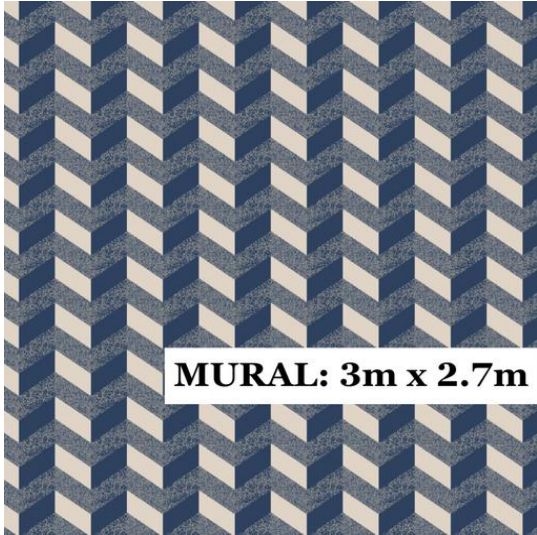

DESIGNER COLLECTIVE PATTERN NO 66168 BY PENNY MEGAN DESIGN

Specifications

Pattern Number	66168
Collection Name	DESIGNER COLLECTIVE BY ASPIRING WALL
Roll Size	300cm x 2.7m
Width	300 cm
Length	2.7 m
Pattern Match Type	
Pattern Repeat	
Fire Rating	2S

Application

Recommended Paste	Shurstik Blue, Beeline All Purpose Ready Mix (White Lid), Beeline Vinyl Light Grade (Yellow Lid), Beeline Medium Heavy Grade (Red Lid), Beeline Flake Adhesive, Metylan Direct Control
Application Type	Paste the Wall