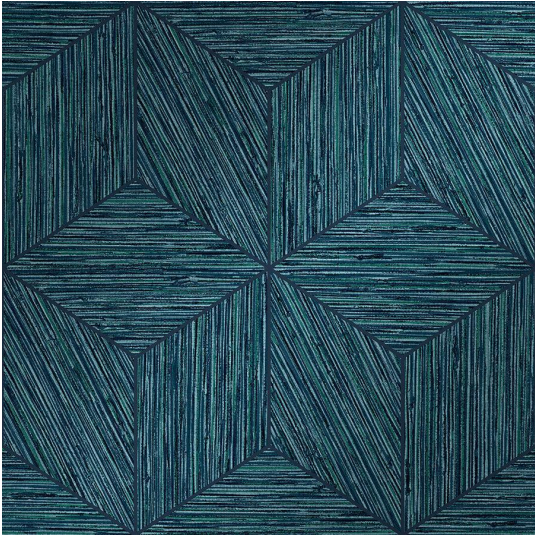

# GENESIS WALLPAPER PATTERN NO 111728

## Specifications

---

<b>Pattern Number</b>	111728
<b>Collection Name</b>	GENESIS
<b>Roll Size</b>	52cm x 10m
<b>Width</b>	52 cm
<b>Length</b>	10 m
<b>Pattern Match Type</b>	Straight
<b>Pattern Repeat</b>	53 cm
<b>Fire Rating</b>	

## Application

---

<b>Recommended Paste</b>	Shurstik Blue, Beeline All Purpose Ready Mix (White Lid), Beeline Vinyl Light Grade (Yellow Lid), Beeline Medium Heavy Grade (Red Lid), Beeline Flake Adhesive, Metylan Direct Control
<b>Application Type</b>	Paste the Wall