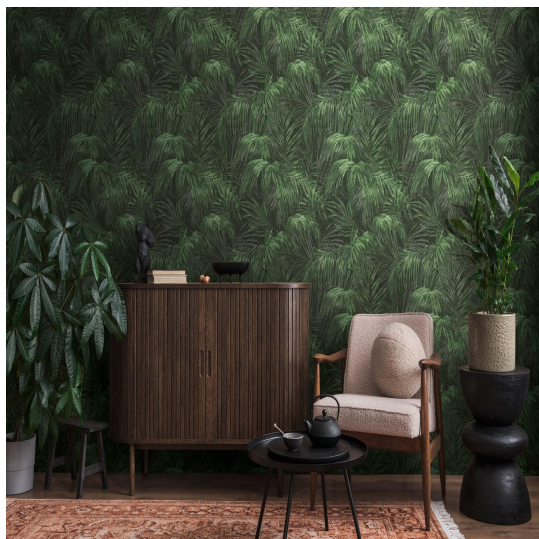

MICHALSKY WALLPAPER PATTERN NO 39981-4

Specifications

Pattern Number	39981-4
Collection Name	MICHALSKY
Roll Size	53cm x 10.05m
Width	53 cm
Length	10.05 m
Pattern Match Type	Straight
Pattern Repeat	64 cm
Fire Rating	

Application

Recommended Paste	Shurstik Blue, Beeline All Purpose Ready Mix (White Lid), Beeline Vinyl Light Grade (Yellow Lid), Beeline Medium Heavy Grade (Red Lid), Beeline Flake Adhesive, Metylan Direct Control
Application Type	Paste the Wall